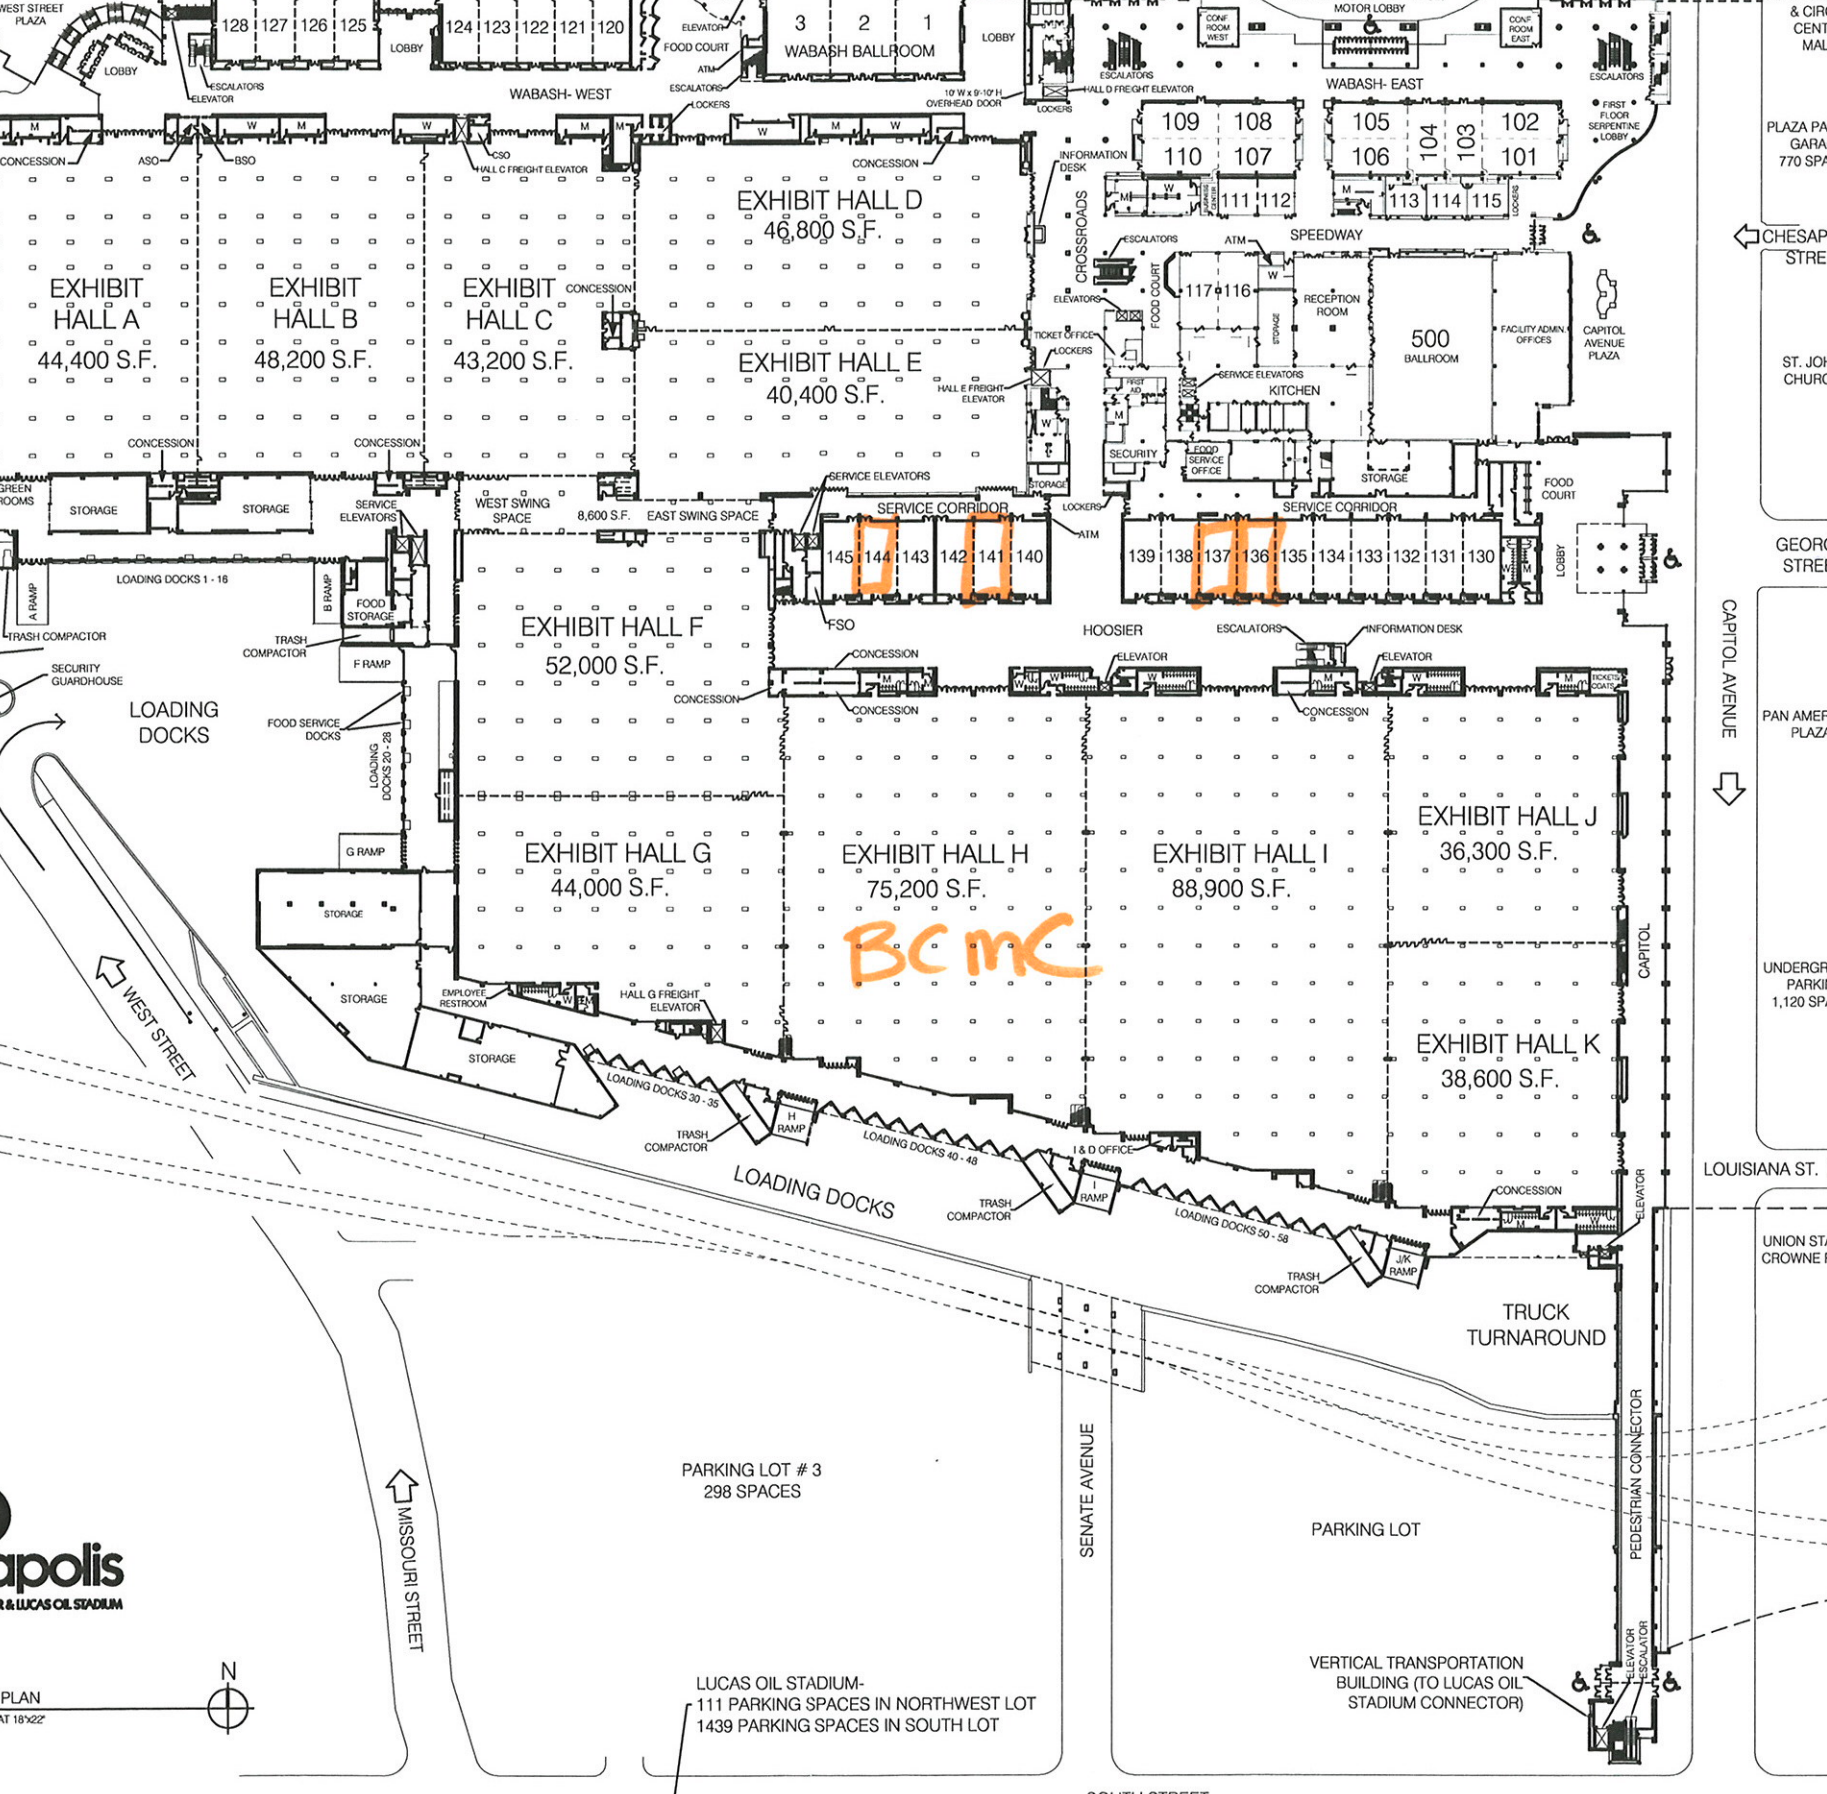

JW MARRIOTT COMPLEX STATE PARKING GARAGE I 2,865 SPACES MISSOURI STREET MARRIOTT HOTEL WESTIN HOTEL UNDERGROUND PARKING 420 SPACES CAPITOL COMMONS HYATT REGENCY 255 PARKING SPACES

WALKWAY TO HYATT REGENCY & CIRCLE CENTRE MALL

PLAZA PARKING GARAGE 770 SPACES

CHESAPEAKE STREET

ST. JOHN CHURCH

GEORGIA STREET

PAN AMERICAN PLAZA

UNDERGROUND PARKING 1,120 SPACES

LOUISIANA ST.

UNION STATION CROWNE PLAZA

PARKING LOT # 3 298 SPACES

LUCAS OIL STADIUM- 111 PARKING SPACES IN NORTHWEST LOT 1439 PARKING SPACES IN SOUTH LOT

SENATE AVENUE SOUTH STREET

FIRST FLOOR PLAN
SCALE: 1" = 100'-0" AT 18x22"

BCMC

EXHIBIT HALL A
44,400 S.F.

EXHIBIT HALL B
48,200 S.F.

EXHIBIT HALL C
43,200 S.F.

EXHIBIT HALL D
46,800 S.F.

EXHIBIT HALL E
40,400 S.F.

EXHIBIT HALL F
52,000 S.F.

EXHIBIT HALL G
44,000 S.F.

EXHIBIT HALL H
75,200 S.F.

EXHIBIT HALL I
88,900 S.F.

EXHIBIT HALL J
36,300 S.F.

EXHIBIT HALL K
38,600 S.F.

WABASH BALLROOM

500 BALLROOM

LOADING DOCKS

LOADING DOCKS

TRUCK TURNAROUND

PARKING LOT

VERTICAL TRANSPORTATION BUILDING (TO LUCAS OIL STADIUM CONNECTOR)