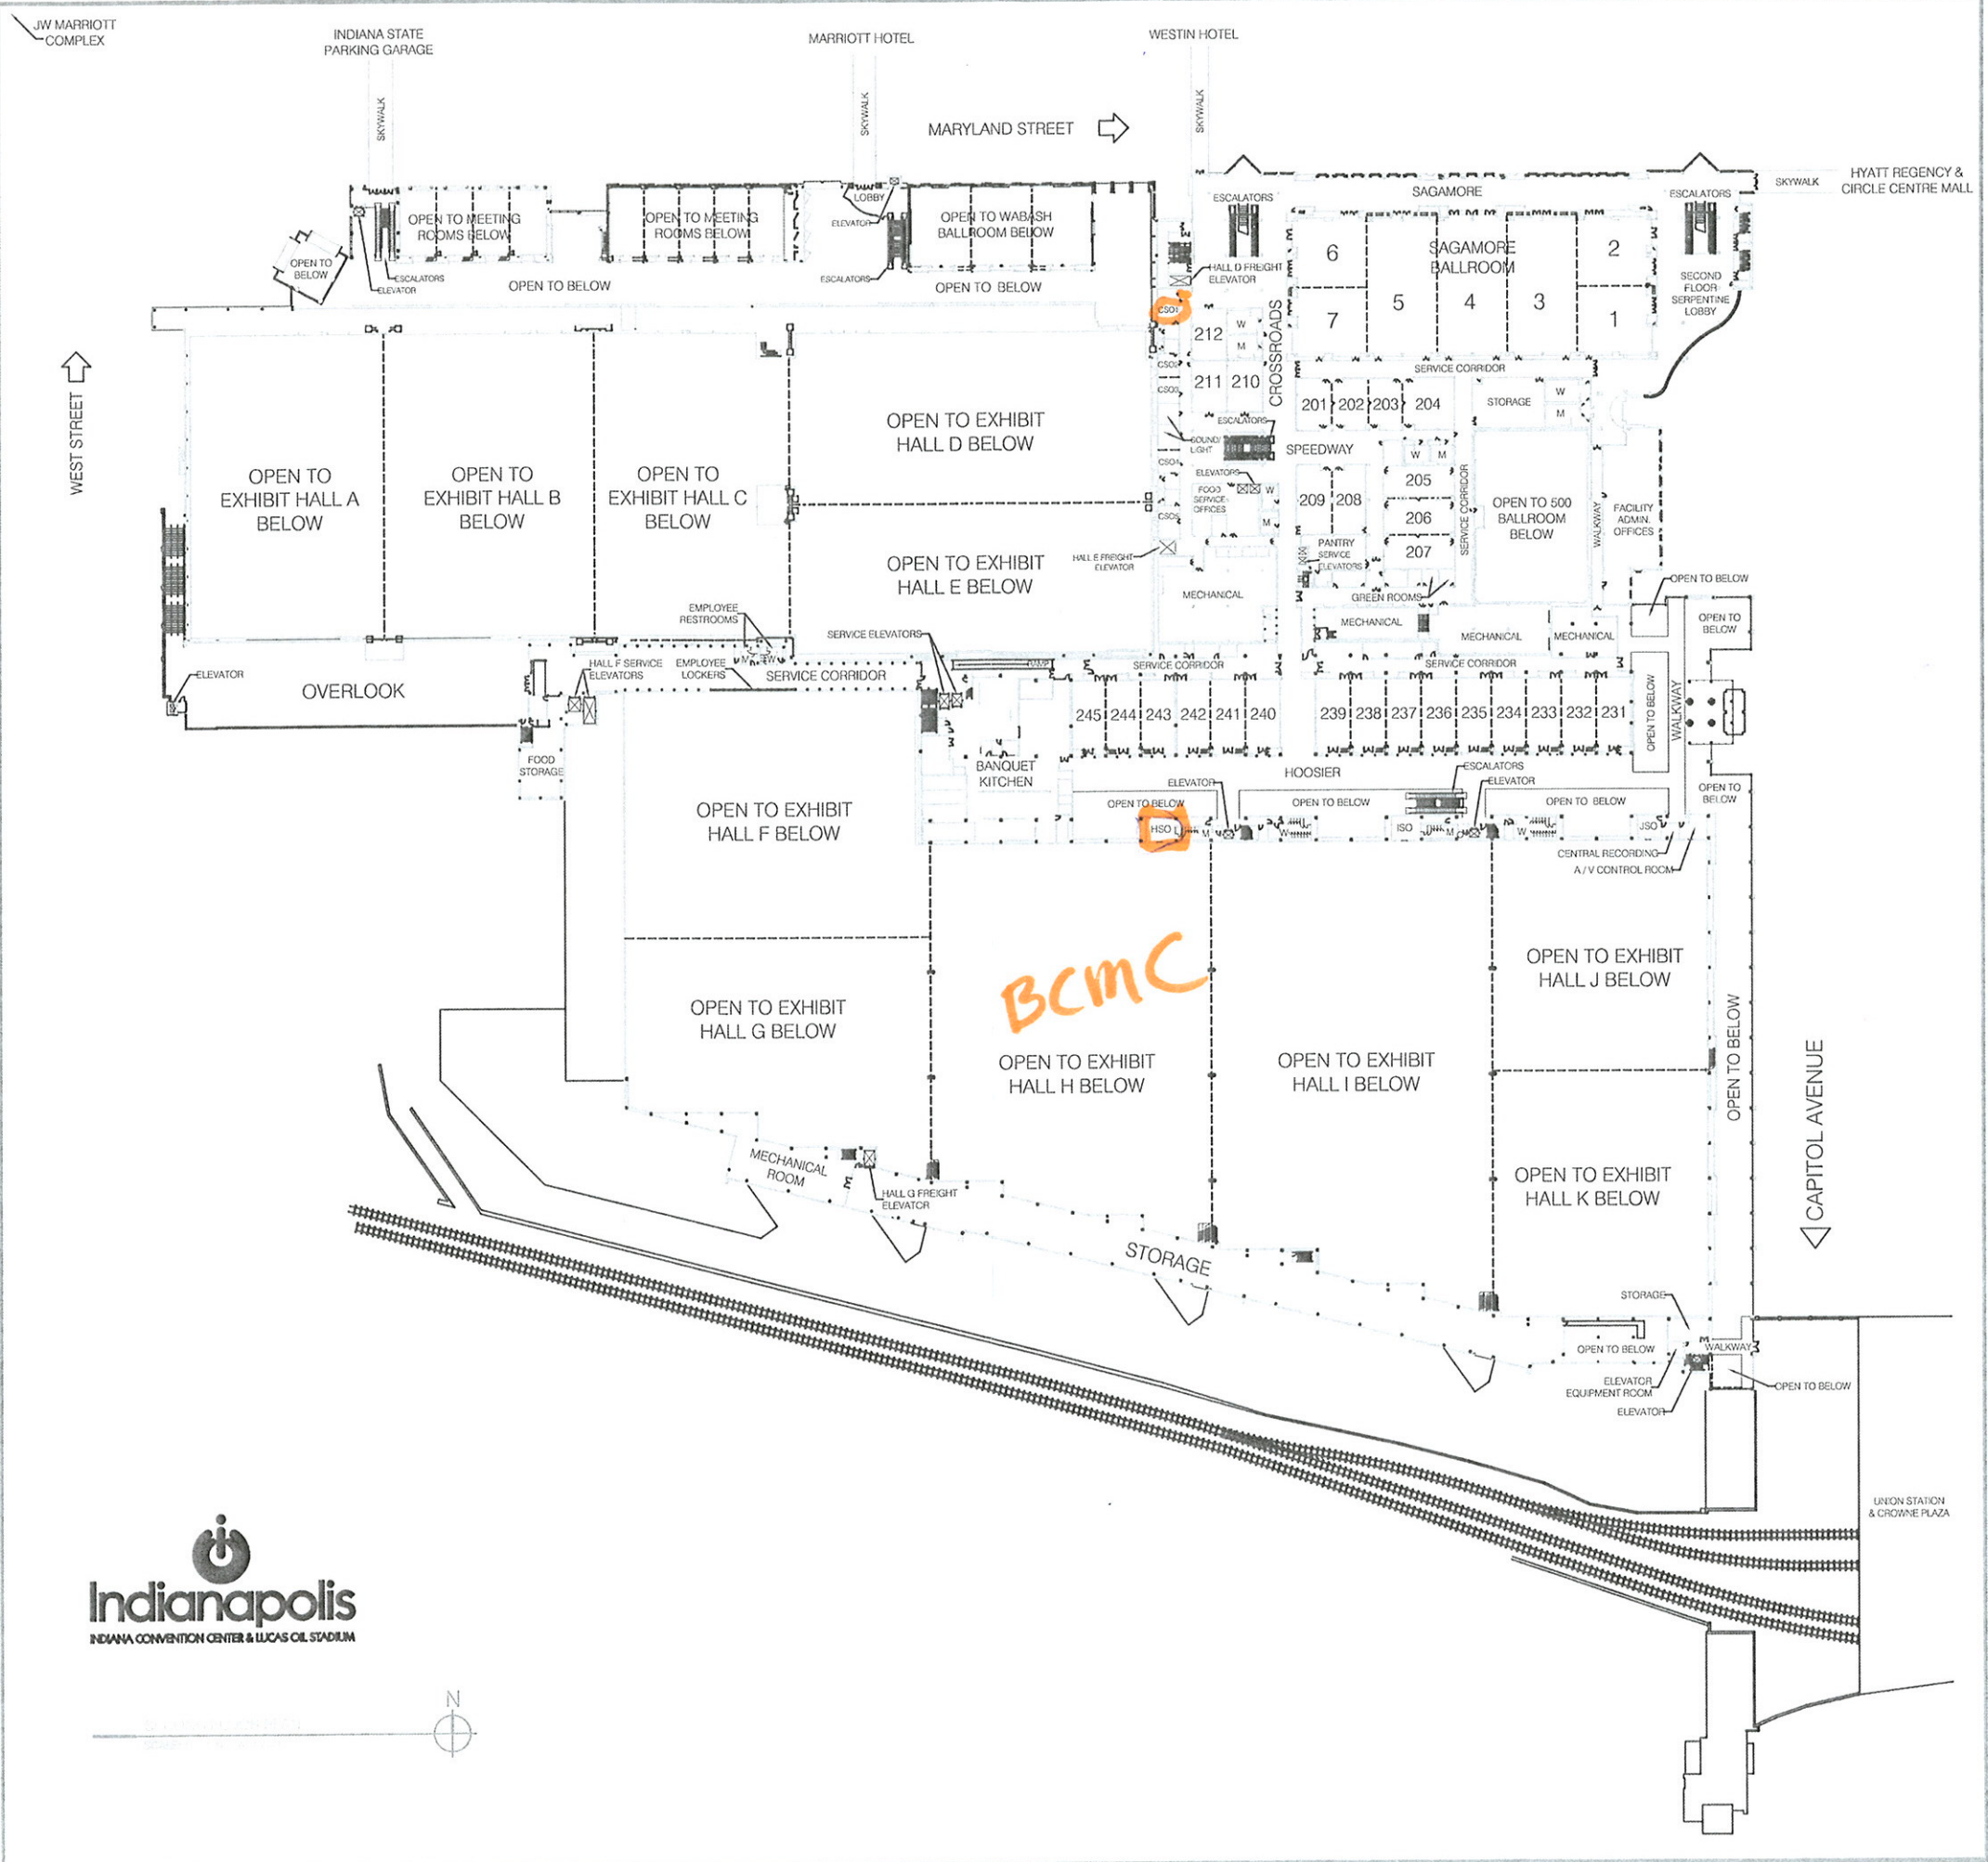

JW MARRIOTT COMPLEX

INDIANA STATE PARKING GARAGE

MARRIOTT HOTEL

WESTIN HOTEL

MARYLAND STREET

HYATT REGENCY & CIRCLE CENTRE MALL

WEST STREET

OPEN TO EXHIBIT HALL A BELOW

OPEN TO EXHIBIT HALL B BELOW

OPEN TO EXHIBIT HALL C BELOW

OPEN TO EXHIBIT HALL D BELOW

OPEN TO EXHIBIT HALL E BELOW

OVERLOOK

OPEN TO EXHIBIT HALL F BELOW

OPEN TO EXHIBIT HALL G BELOW

OPEN TO EXHIBIT HALL H BELOW

OPEN TO EXHIBIT HALL I BELOW

OPEN TO EXHIBIT HALL J BELOW

OPEN TO EXHIBIT HALL K BELOW

CAPITOL AVENUE

UNION STATION & CROWNE PLAZA

BCMC

Indianapolis
INDIANA CONVENTION CENTER & LUCAS OIL STADIUM